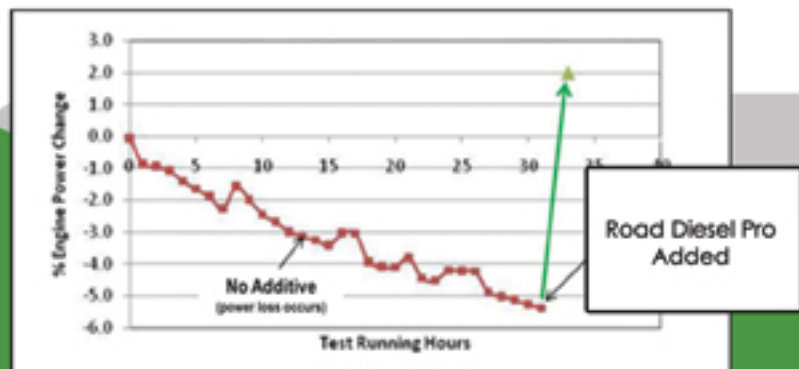

One Shot

Road Diesel Pro

www.siriusmarine.co.uk/oneshot

50ml
treats
100 Litres

- Improves fuel economy
- Enhanced power & acceleration
- Reduced emissions
- Smoother running
- Cleans internal engine parts
- Enhanced engine life & corrosion protection

Delivering the best quality Diesel for you and your vehicle

OneShot Road Diesel Pro added regularly to your fuel tank transforms standard BS EN 590 diesel into the best quality diesel available. Many diesel engines automatically adjust their combustion to suit the quality of fuel being consumed. OneShot Road Diesel Pro provides improvements in fuel consumption, power and emissions across a range of vehicle operating conditions and mitigates problems that can occur when running on low grade diesel and biodiesel.

OneShot Road Diesel Pro is Euro IV compliant and contains high grade detergents, antioxidants, a cetane booster and improves lubrication of internal engine parts, providing a thorough clean and boost to your fuel and engine.

When premium quality and performance is required, OneShot Road Diesel Pro delivers and is THE best diesel fuel additive delivering maximum performance at a price that won't empty your pocket.

Available
in 50ml to 1L
bottle sizes

Reduces particulates & emissions

OneShot Road Diesel Pro should be added to the fuel tank prior to each fill up, ensuring your engine and fuel performs effectively and efficiently every mile.

A 1 Litre bottle of OneShot Road Diesel Pro treats up to 2000 litres of fuel!

Sirius Marine Services LTD

Redstone Wharf, Sandy Lane Industrial Estate
Stourport-on-Severn, Worcestershire, DY13 9QB
tel. 01299 871 048 e-mail. info@siriusmarine.co.uk